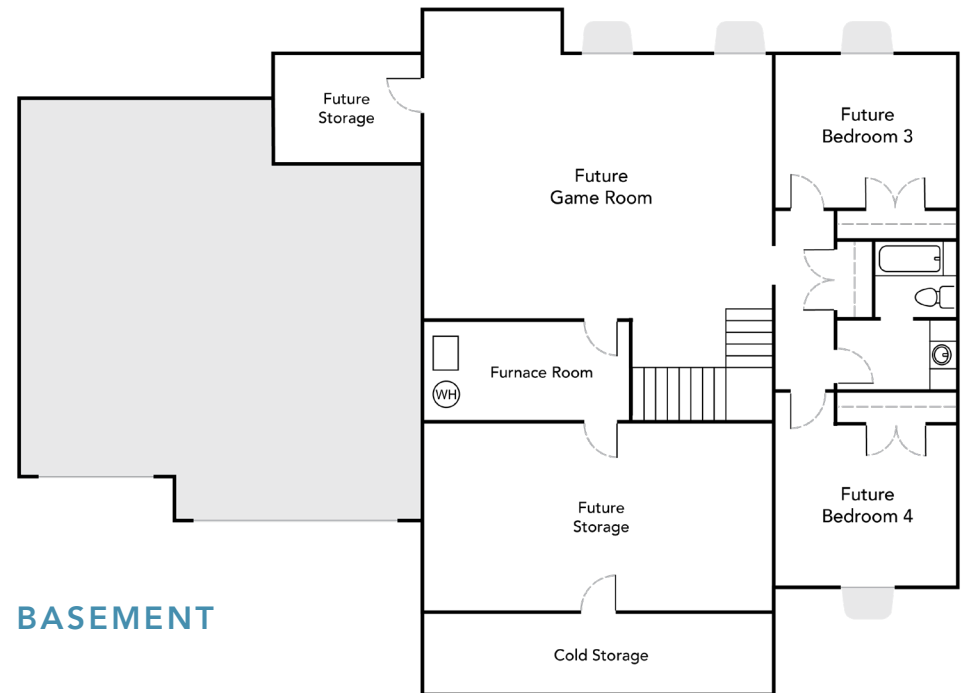

SQUARE FOOTAGE MAIN: 1,998 BASEMENT: 2,122

*Home square footages are approximates and are subject to change.

SALES: 801.905.8000
SYMPHONYHOMES.COM