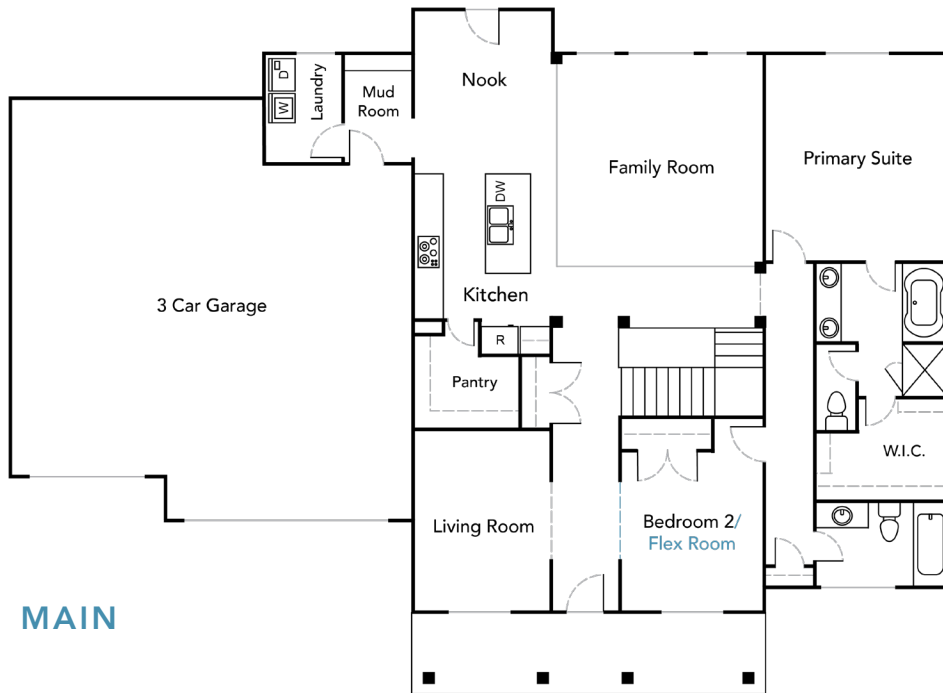

SQUARE FOOTAGE MAIN: 1,998 BASEMENT: 2,122

*Home square footages are approximates and are subject to change.

SALES: 801.905.8000
SYMPHONYHOMES.COM