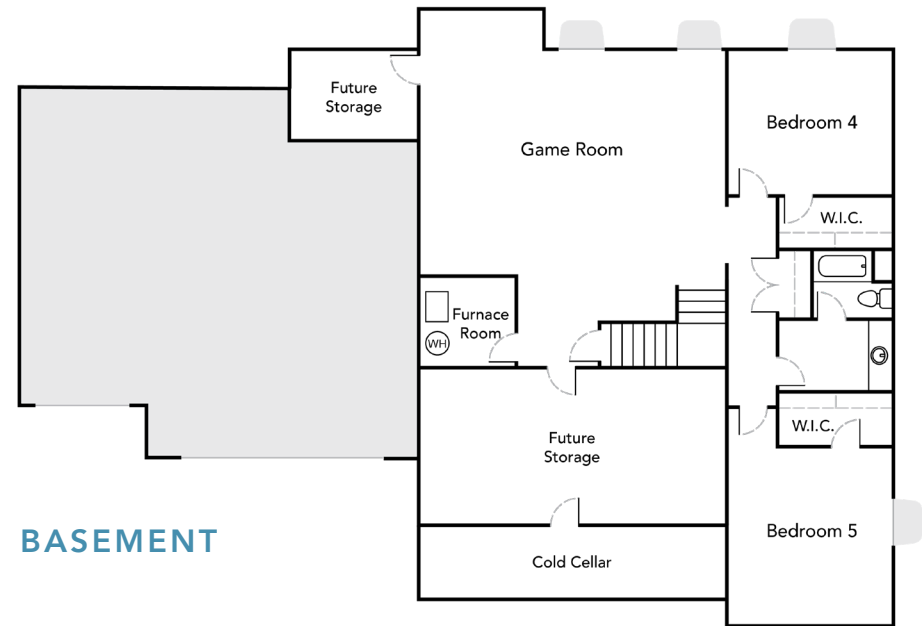

SQUARE FOOTAGE MAIN: 2,137 BASEMENT: 2,323

*Home square footages are approximates and are subject to change.

SALES: 801.905.8000
SYMPHONYHOMES.COM