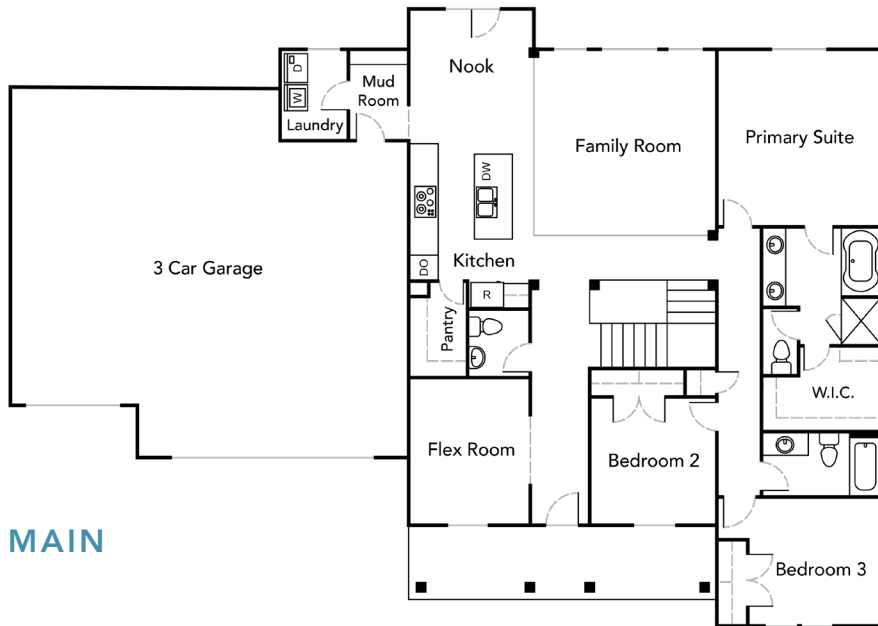

SQUARE FOOTAGE MAIN: 2,137 BASEMENT: 2,323

*Home square footages are approximates and are subject to change.

SALES: 801.905.8000
SYMPHONYHOMES.COM