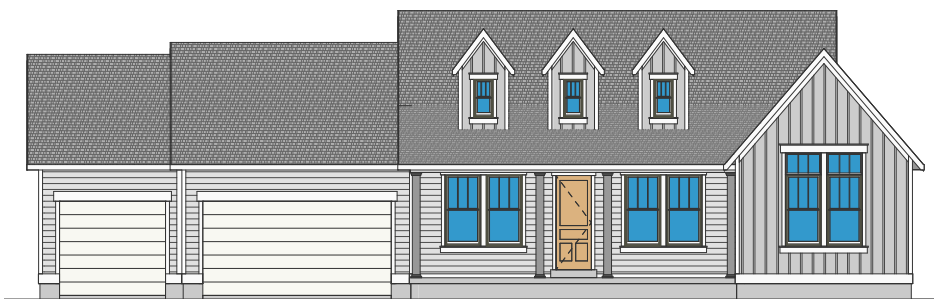

CRAFTSMAN

FARMHOUSE

EUROPEAN ROMANTIC

STORIES
One

SQ. FT.
4,460

BED
5

BATH
3.5

*All renderings are artists' conception. Continuing a policy of constant design and pricing improvement, we reserve the right of price, product or design change without obligation to notify. Please refer to the base plan for an accurate depiction of the exterior standard features.
*Home square footages are approximates and are subject to change.

SALES: 801.905.8000
SYMPHONYHOMES.COM

SQUARE FOOTAGE MAIN: 2,137 BASEMENT: 2,323

*Home square footages are approximates and are subject to change.

SALES: 801.905.8000
SYMPHONYHOMES.COM